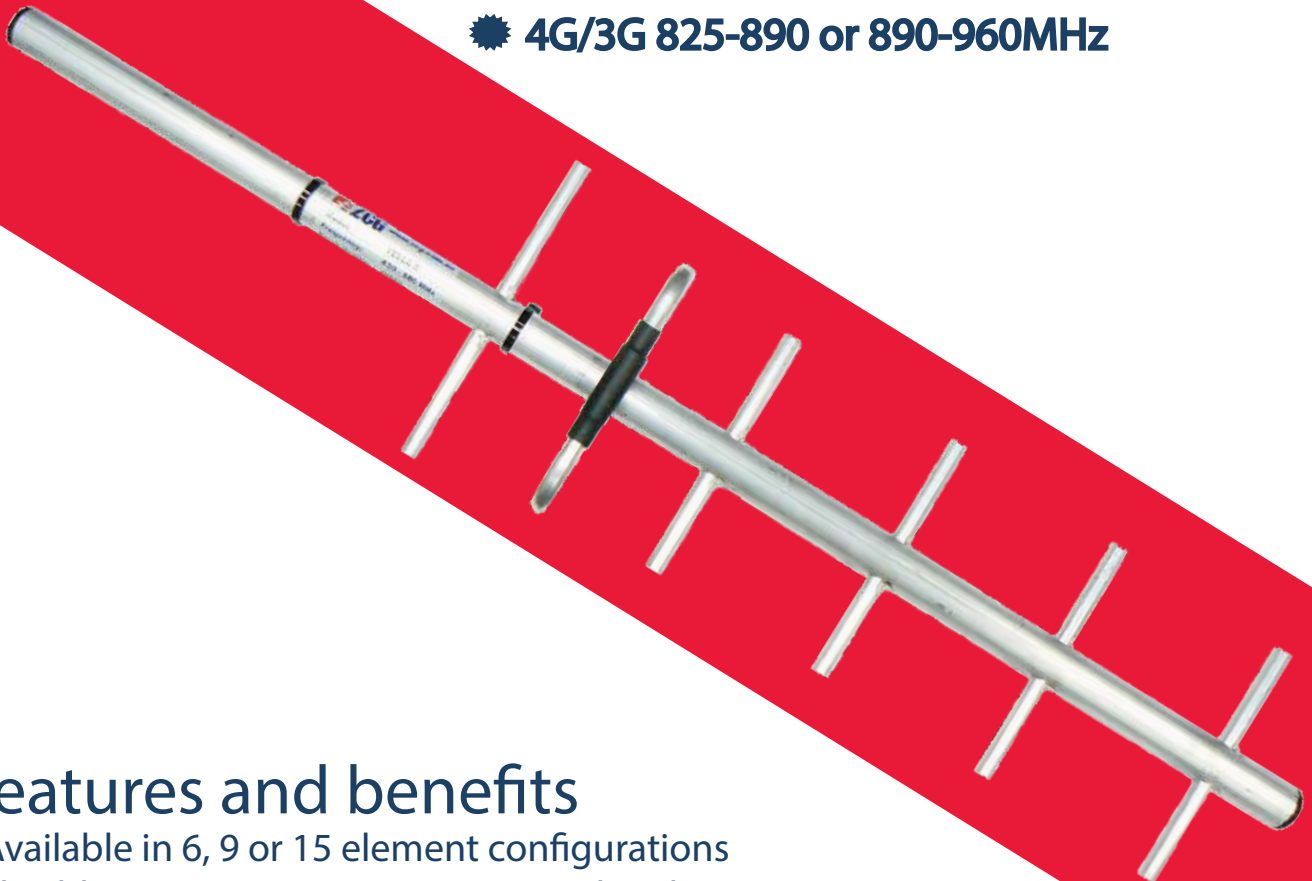

## Australian-made round boom Yagi's. Quality and performance at a competitive price

Available in:

- UHF 380-520MHz
- 4G LTE 700-788MHz
- 4G/3G 825-890 or 890-960MHz

### Features and benefits

- Available in 6, 9 or 15 element configurations
- Flexible mounting in new or existing brackets
- Lightweight aluminium design for reduced wind loading
- Individually packaged for ease of transport and storage

## Round Boom Yagi

ZCG understand that today's market requires a cost effective Yagi that performs like a premium Yagi. ZCG's range of aluminium round boom Yagi's are your ideal solution, with the ability to be mounted to any pole or structure with a new or existing clamp. The ZCG standard range of round boom Yagi's match or exceed all performance levels and radiating patterns of all available products on the market.

ZCG understand the high demand frequency bands and have created Yagis to suit, in the UHF range 380-520MHz and 4G LTE 700-788MHz, 4G/3G 825-960MHz mobile phone or wireless data transfer.

All ZCG round boom Yagi's come standard with a N-type female connector fitted to an external cable tail with a rated power of 150 Watts for the Y4 series and 50 Watts for the Y7 and Y8 series.