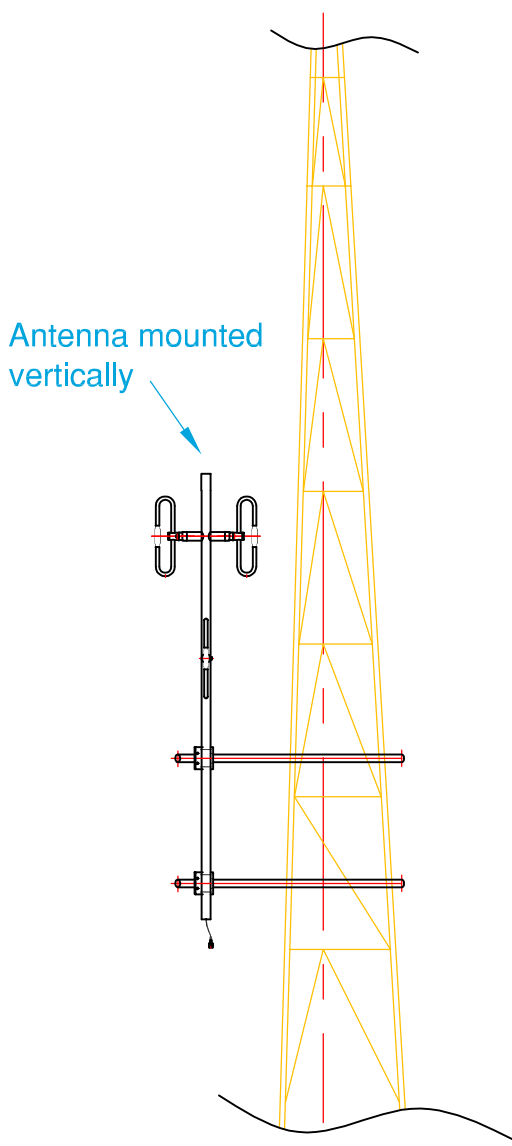

**Top View**

Tower angle: approx.  $3^\circ$

**Example 1.**

**Example 2.**

**Installation Guide**

**DUA-4052SS**

**G-Tech** Communication Services Pty. Ltd. Trading as :   
**ZCG SCALAR**<sup>®</sup>  
DESIGNERS AND MANUFACTURERS OF RADIO FREQUENCY ANTENNAS  
Hall Street, Lindenow, Victoria, Australia.  
Tel: (03) 5157 1203 Fax: (03) 5157 1641