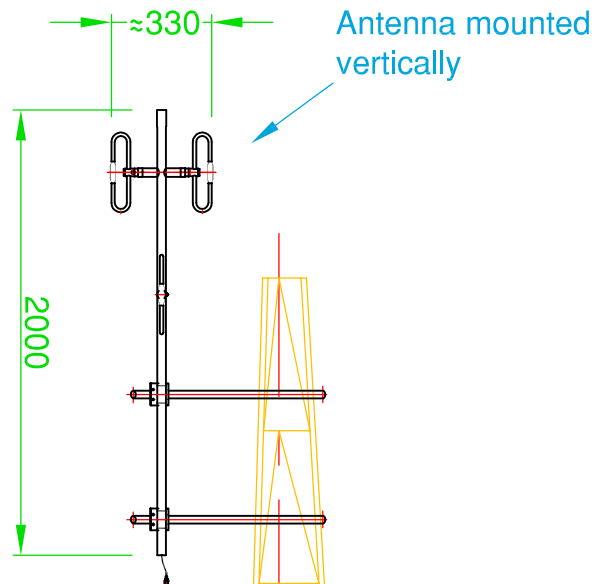

**Top View**

Tower angle: approx.  $3^\circ$

**Example 1.**

**Example 2.**

**Installation Guide**

**DUA-4052SS**

**G-Tech** Communication Services Pty. Ltd. Trading as :   
**ZCG SCALAR**<sup>®</sup>  
DESIGNERS AND MANUFACTURERS OF RADIO FREQUENCY ANTENNAS  
Hall Street, Lindenow, Victoria, Australia.  
Tel: (03) 5157 1203 Fax: (03) 5157 1641