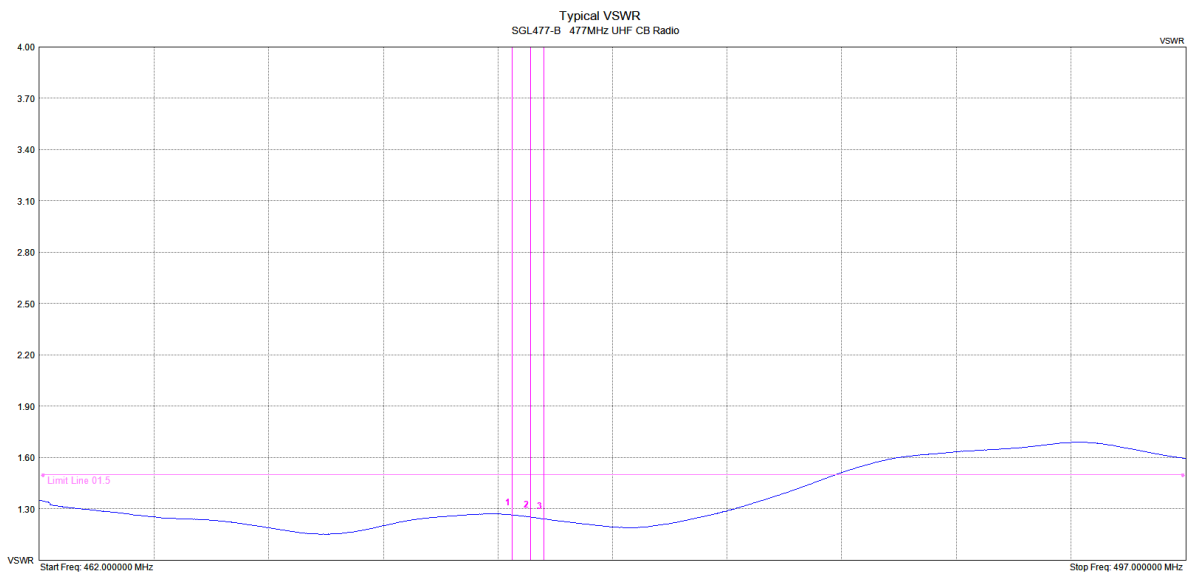

Order codes	SGL477-B - Black radome and electro-polished stainless steel spring SGL477-W - White radome and electro-polished stainless steel spring
Construction	Coloured fibreglass radome, aluminium ferrule, parallel spring base and coaxial cable assembly
Frequency range	477 MHz - UHF CB Radio
Bandwidth	476.4125 - 477.4125 MHz - covering all 40/80 channels
VSWR	<1.5:1
Tuning	Factory
Gain	2.1 dBi - suits hilly terrain or CBD locations
Maximum power	20 Watts
Impedance	50 Ohms
Polarisation	Vertical
H Plane	360° omnidirectional
Cable	5 metres RG58A/U stranded, bottom exit from spring base
Connector	UHF male PL259 solder pin twist-style connector supplied, not fitted
Height	750mm
Weight	650grams
Mounting hardware order separate	Bullbar: BBM-SS, BBML-SS, BBMXL-SS or BBKB-B Truck Mirror: MRM-SS Bracket Mounting: GM1, GM2, GM6, ATLM series
Mounting position recommended	As high on your vehicle/structure as possible using a minimum 16mm hole or appropriate bracket with a 16mm hole
Installation tools required	21mm spanner for base nut securing

UHF male PL259 connector supplied not fitted

SGL477 Series

Light to medium-duty parallel spring base collinear
UHF CB radio 477MHz

Example radiation pattern

Mtr	Ref	Delta	Ref Freq	Ref Amp	Delta Freq	Delta Amp
1	<input type="checkbox"/>	<input type="checkbox"/>	478.425 MHz	1.280 VSWR	--	--
2	<input type="checkbox"/>	<input type="checkbox"/>	477.000 MHz	1.280 VSWR	--	--
3	<input type="checkbox"/>	<input type="checkbox"/>	477.413 MHz	1.240 VSWR	--	--
4	<input type="checkbox"/>	<input type="checkbox"/>	--	--	--	--

Typical VSWR

SGL477 Series

Light to medium-duty parallel spring base collinear UHF CB radio 477MHz

Recommended installation accessories

SGL477 Series

Light to medium-duty parallel spring base collinear

UHF CB radio 477MHz