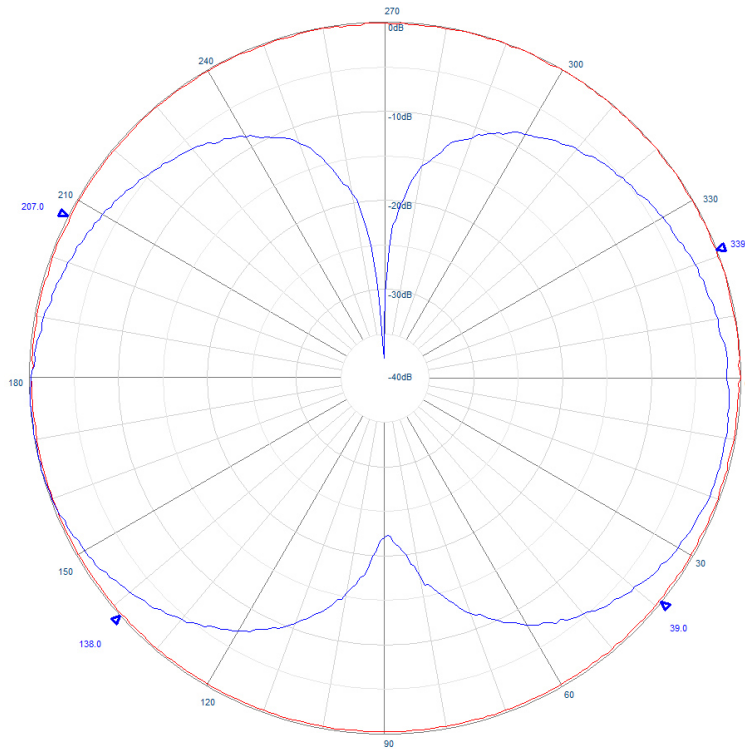

Order codes	SGL477-B - Black radome and electro-polished stainless steel spring SGL477-W - White radome and electro-polished stainless steel spring
Construction	Coloured fibreglass radome, aluminium ferrule, parallel spring base and coaxial cable assembly
Frequency range	477 MHz - UHF CB Radio
Bandwidth	476.4125 - 477.4125 MHz - covering all 40/80 channels
VSWR	<1.5:1
Tuning	Factory
Gain	2.1 dBi - suits hilly terrain or CBD locations
Maximum power	20 Watts
Impedance	50 Ohms
Polarisation	Vertical
H Plane	360° omnidirectional
Cable	5 metres RG58A/U stranded, bottom exit from spring base
Connector	UHF male PL259 solder pin twist-style connector supplied, not fitted
Height	750mm
Weight	650grams
Mounting hardware order separate	Bullbar: BBM-SS, BBML-SS, BBMXL-SS or BBKB-B Truck Mirror: MRM-SS Bracket Mounting: GM1, GM2, GM6, ATLM series
Mounting position recommended	As high on your vehicle/structure as possible using a minimum 16mm hole or appropriate bracket with a 16mm hole
Installation tools required	21mm spanner for base nut securing

UHF male PL259 connector supplied not fitted

SGL477 Series

Light to medium-duty parallel spring base collinear
UHF CB radio 477MHz

Example radiation pattern

Mtr	Ref	Delta	Ref Freq	Ref Amp	Delta Freq	Delta Amp
1	<input type="checkbox"/>	<input type="checkbox"/>	478.425 MHz	1.280 VSWR	--	--
2	<input type="checkbox"/>	<input type="checkbox"/>	477.000 MHz	1.280 VSWR	--	--
3	<input type="checkbox"/>	<input type="checkbox"/>	477.413 MHz	1.240 VSWR	--	--
4	<input type="checkbox"/>	<input type="checkbox"/>	--	--	--	--